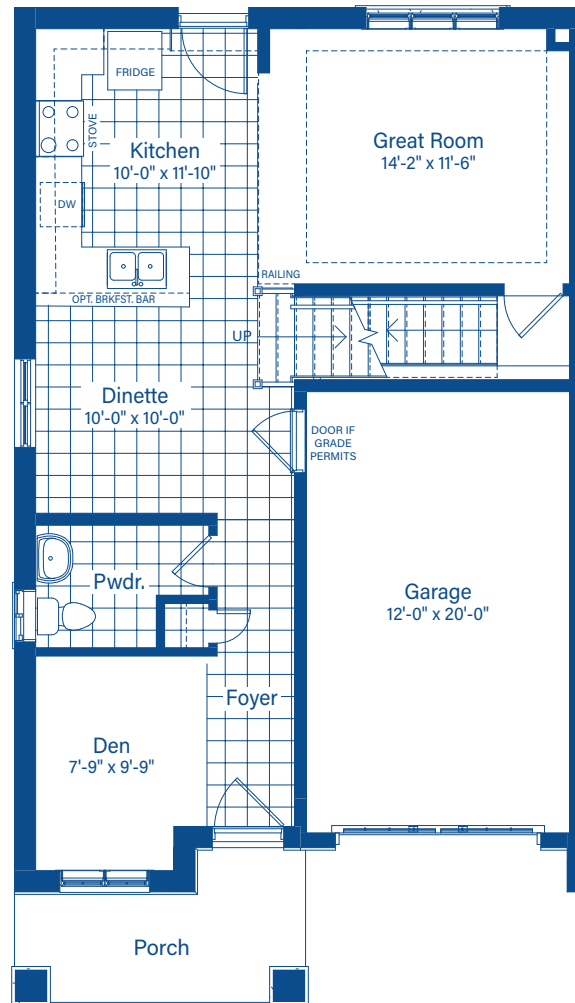

LANCASTER

1583 SQ. FT.

DEVONLEIGH HOMES

WEB: DevonleighHomes.com

Plans and specifications are subject to change without notice.
All renderings and photographs are artist's concept. E.& O.E

LANCASTER

1583 SQ.FT.

BASEMENT

MAIN FLOOR

2ND FLOOR