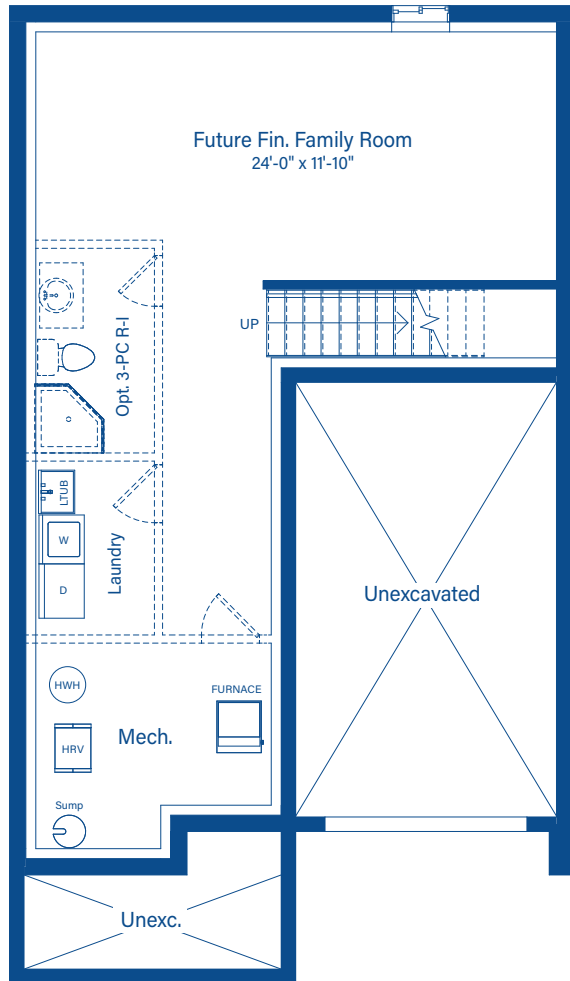

LANCASTER

1583 SQ. FT.

DEVONLEIGH HOMES

WEB: DevonleighHomes.com

Plans and specifications are subject to change without notice.
All renderings and photographs are artist's concept. E.& O.E

LANCASTER

1583 SQ.FT.

BASEMENT

MAIN FLOOR

2ND FLOOR