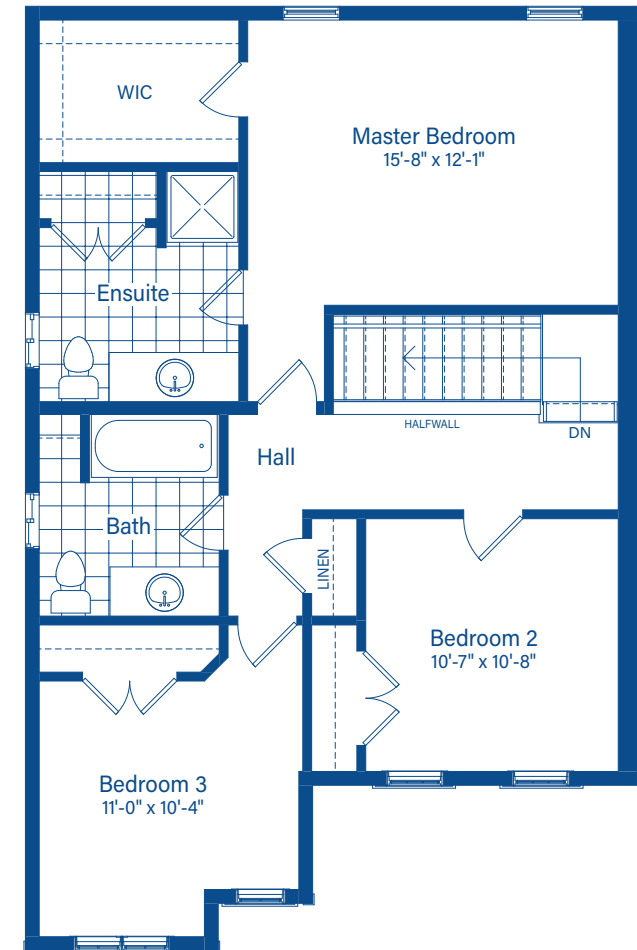

LANCASTER

1583 SQ. FT.

DEVONLEIGH HOMES

WEB: DevonleighHomes.com

Plans and specifications are subject to change without notice.
All renderings and photographs are artist's concept. E.& O.E

LANCASTER

1583 SQ.FT.

BASEMENT

MAIN FLOOR

2ND FLOOR